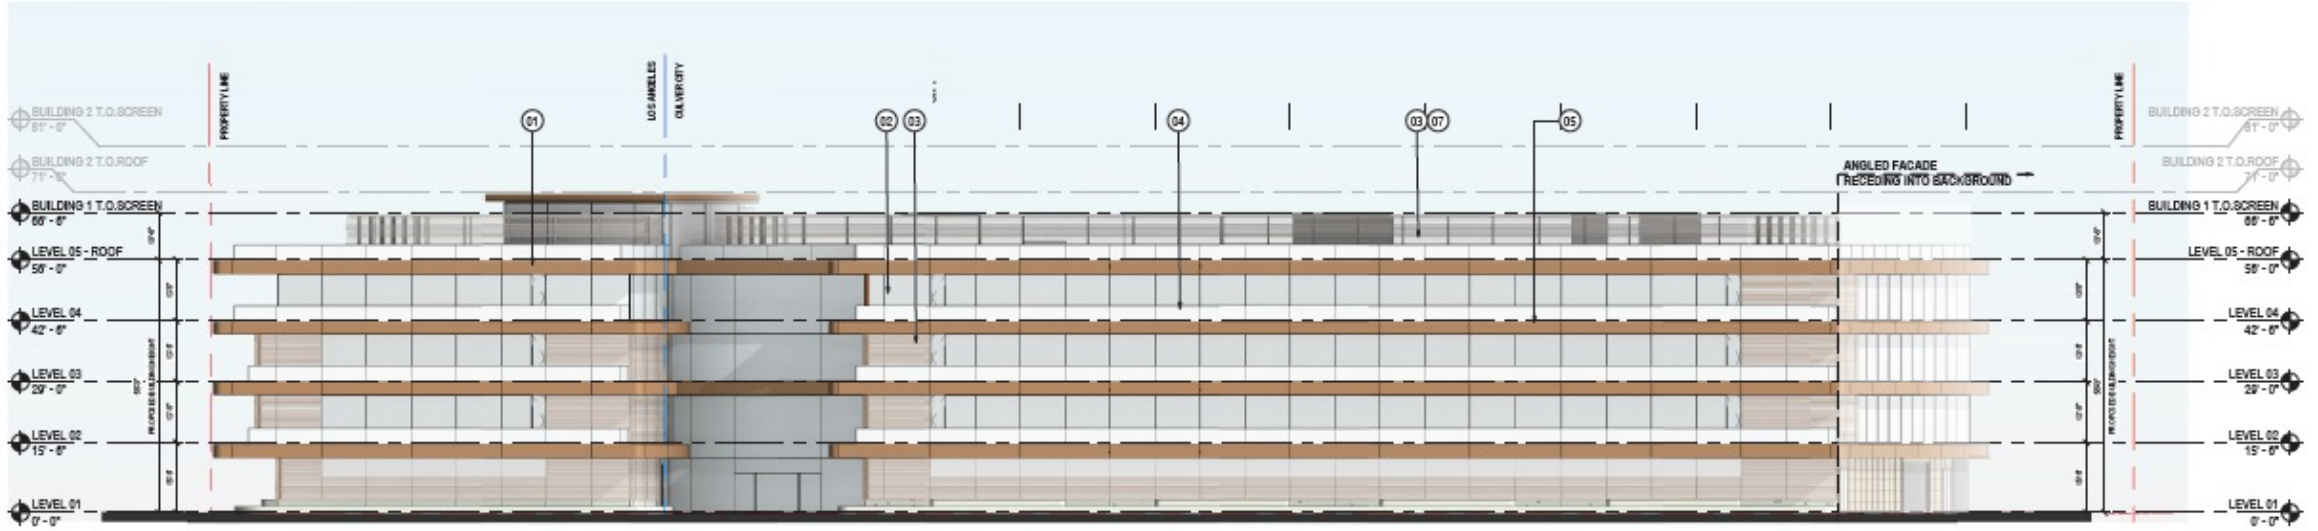

Corner of Venice and National

Venice Frontage

Site Plan

Typical Floor

Elevations

1. West Elevation (National Blvd.)

2. North Elevation (Venice Blvd.)